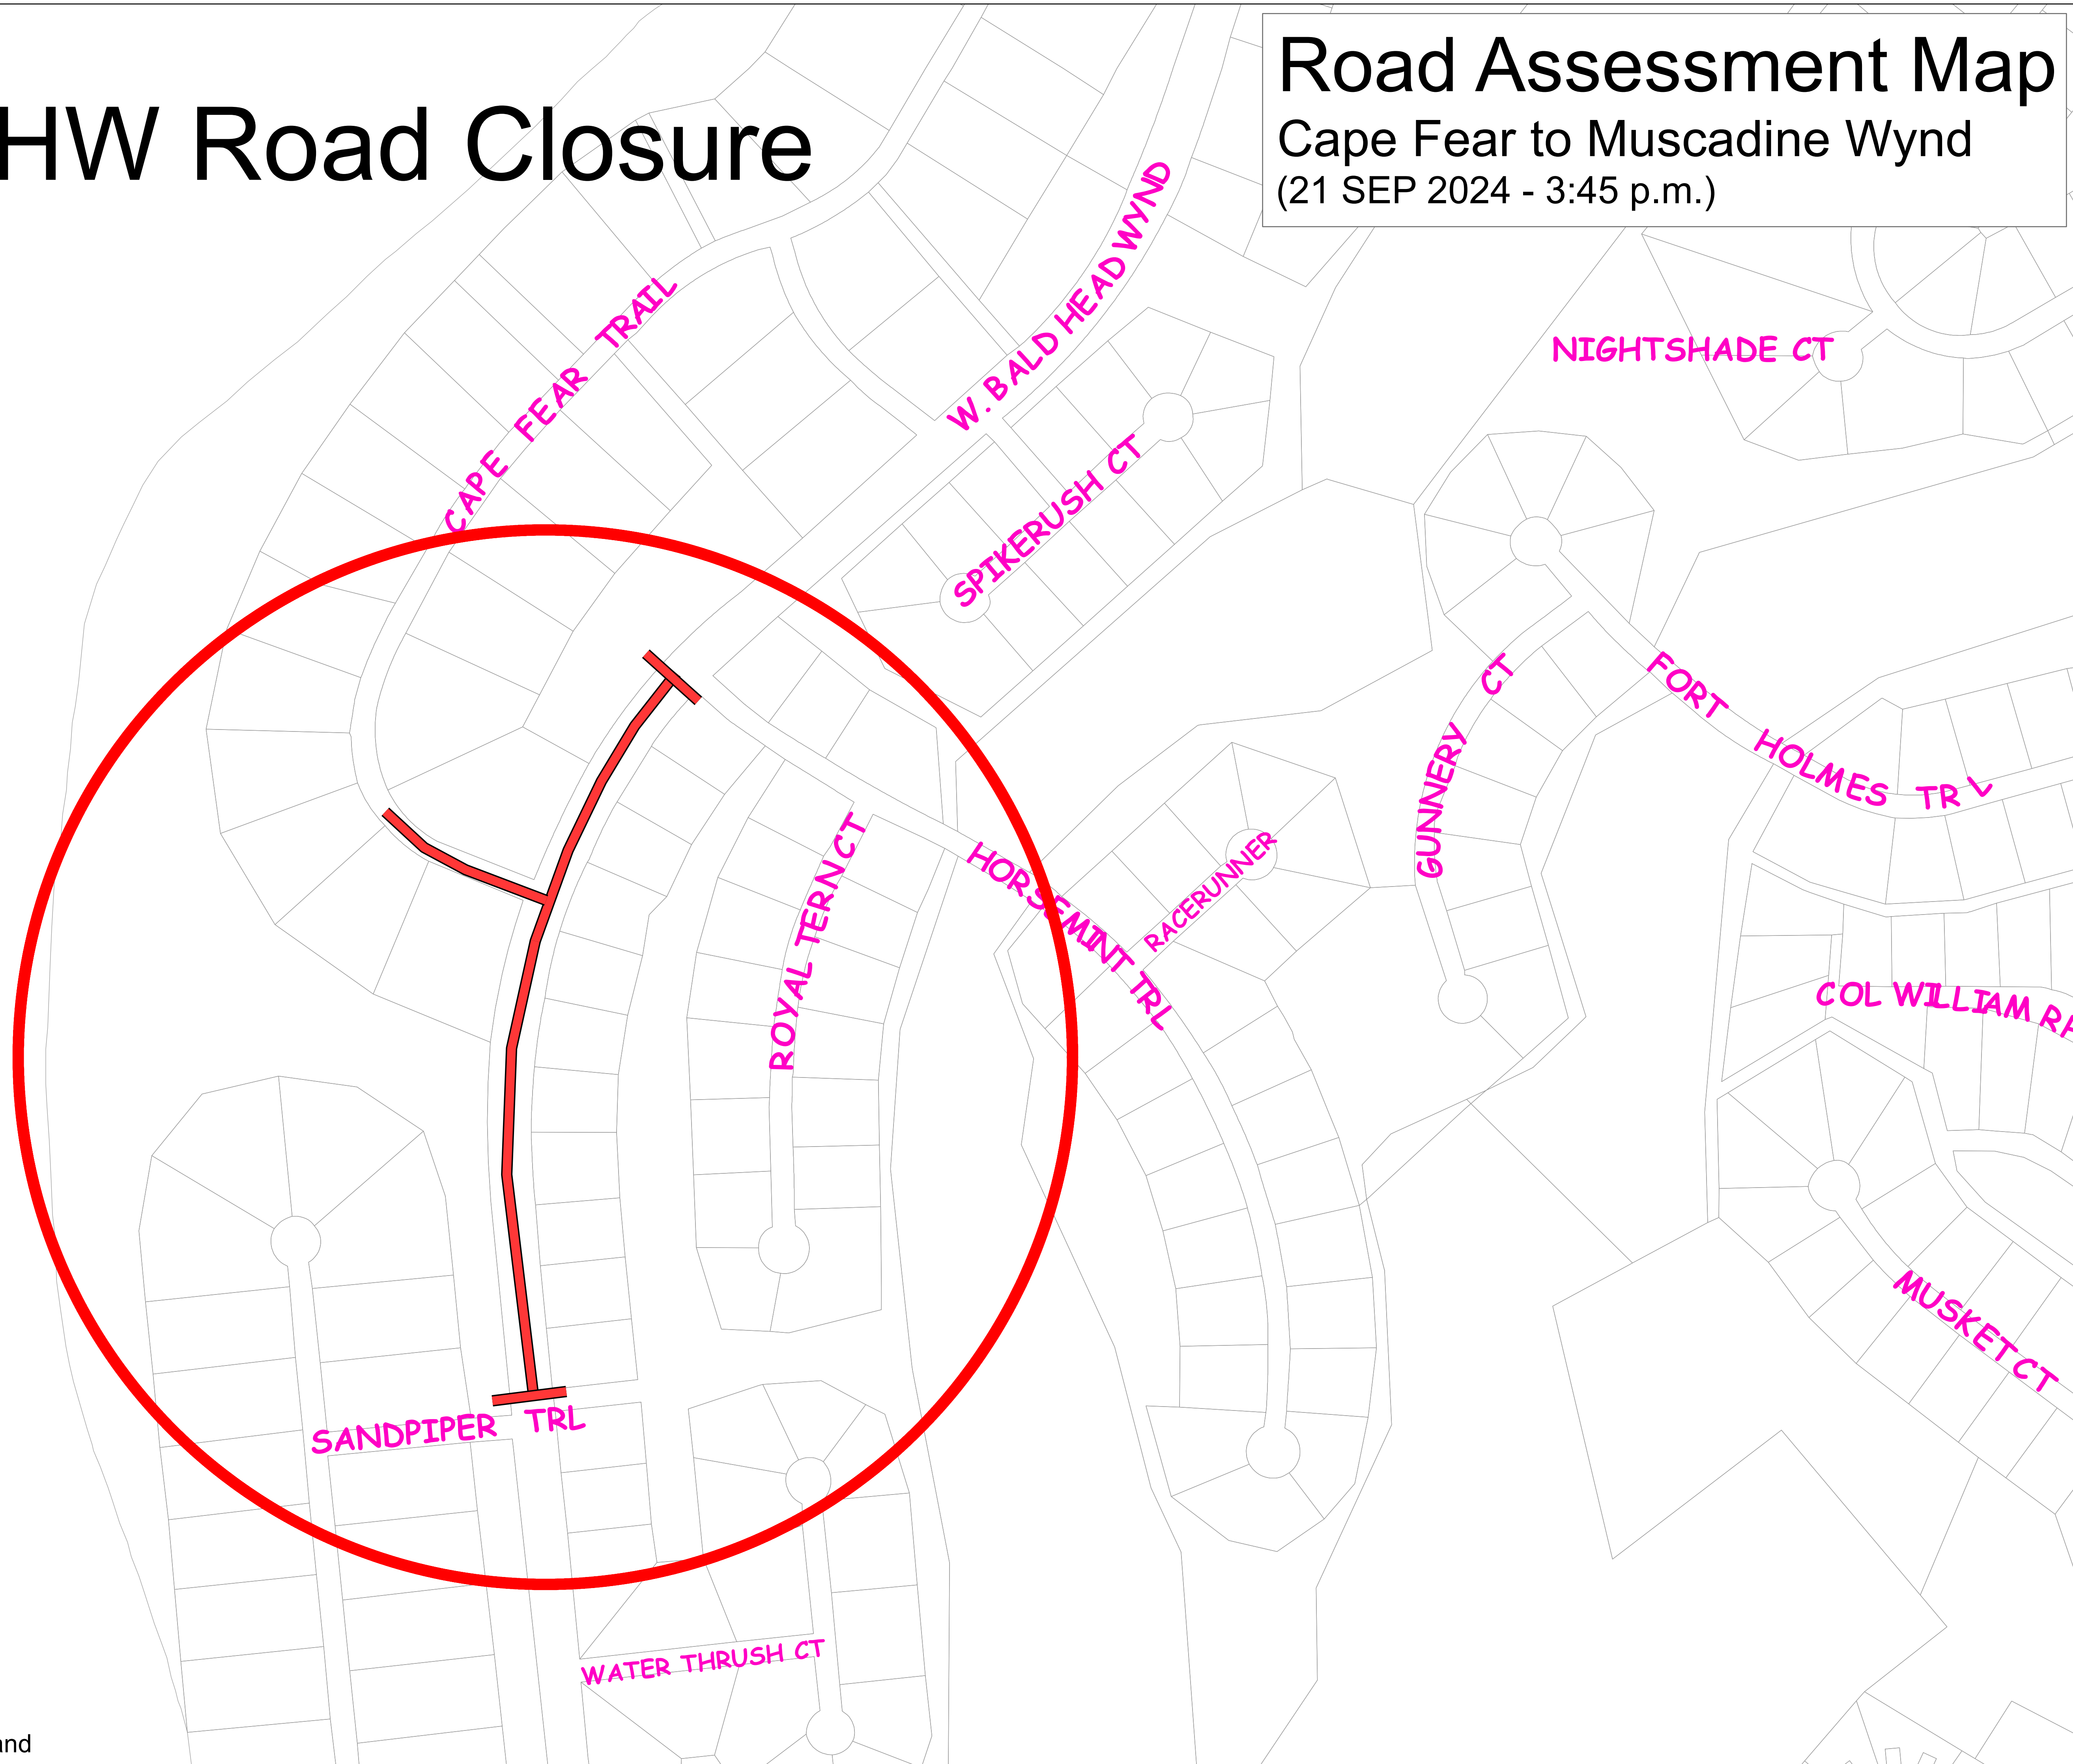

# WBHW Road Closure

Road Assessment Map  
Cape Fear to Muscadine Wynd  
(21 SEP 2024 - 3:45 p.m.)

 Roads Inaccessible to Trams & Golf Carts